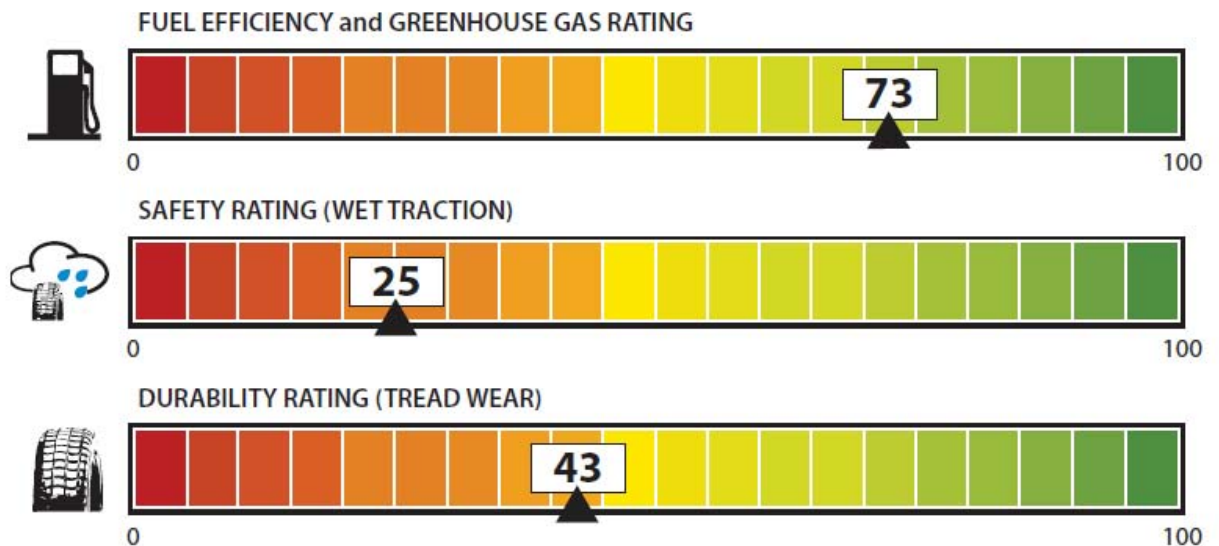

FULL COLOR FIGURES FOR NHTSA'S TIRE FUEL EFFICIENCY CONSUMER INFORMATION PROGRAM NPRM

GOVERNMENT TIRE RATING

ACME TIRE COMPANY WILEY RR-S SIZE: P225/60R16

Ratings range from 0 to 100 with 100 being the best, where the tire is properly inflated.

Source: National Highway Traffic Safety Administration (NHTSA)

For more information visit www.nhtsa.gov

Figure 1. Proposed Rating System Label

Figure 2. Uses and Losses of Fuel Energy in a Vehicle – Estimates of City and Highway Usage (Highway Figures Appear in Parentheses)

ACME TIRE COMPANY

WILEY RR-S

SIZE: P225/60R16

Ratings range from 0 to 100 with 100 being the best, where the tire is properly inflated.

Source: National Highway Traffic Safety Administration (NHTSA)

For more information visit www.nhtsa.gov

Figure 8. Label A in NHTSA consumer research

ACME TIRE COMPANY

WILEY RR-S

SIZE: P225/60R16

Compare This Tire With Others Before You Buy.

Ratings range from 1 to 100 with 100 being highest.
Source: National Highway Traffic Safety Administration (NHTSA)