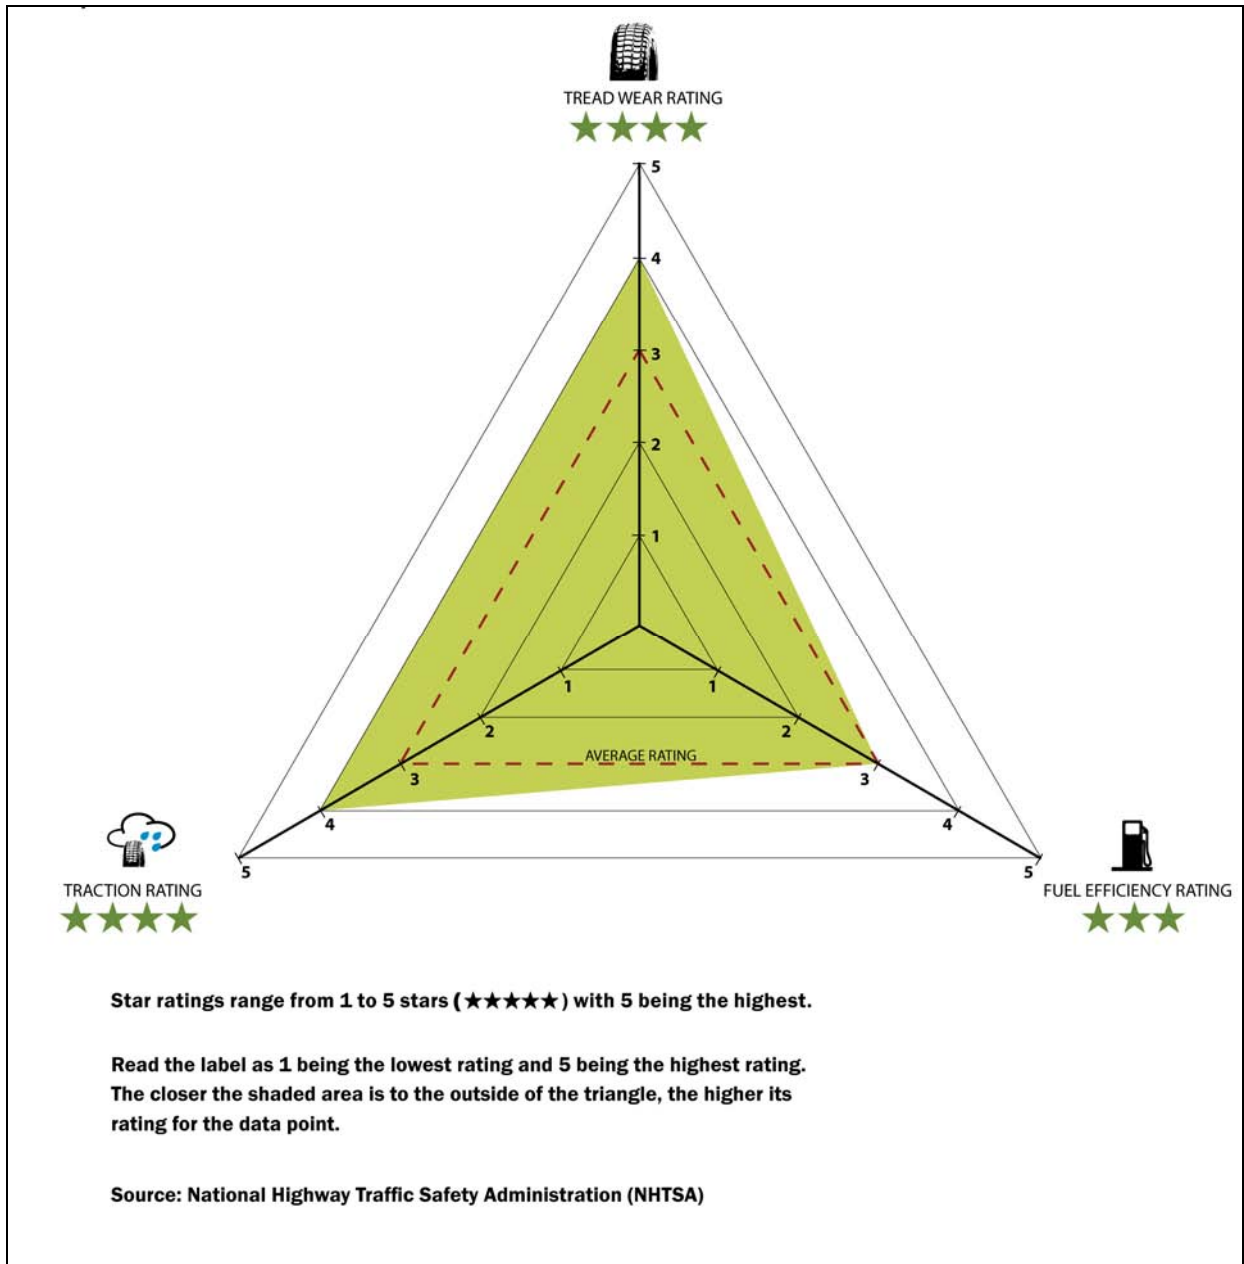

Figure 10. Label C in NHTSA's consumer research

Figure 11. Label D in NHTSA's consumer research

ACME TIRE COMPANY

WILEY RR-S

SIZE: P225/60R16

Compare This Tire With Others Before You Buy.

Figure 12. Label E in NHTSA's consumer research