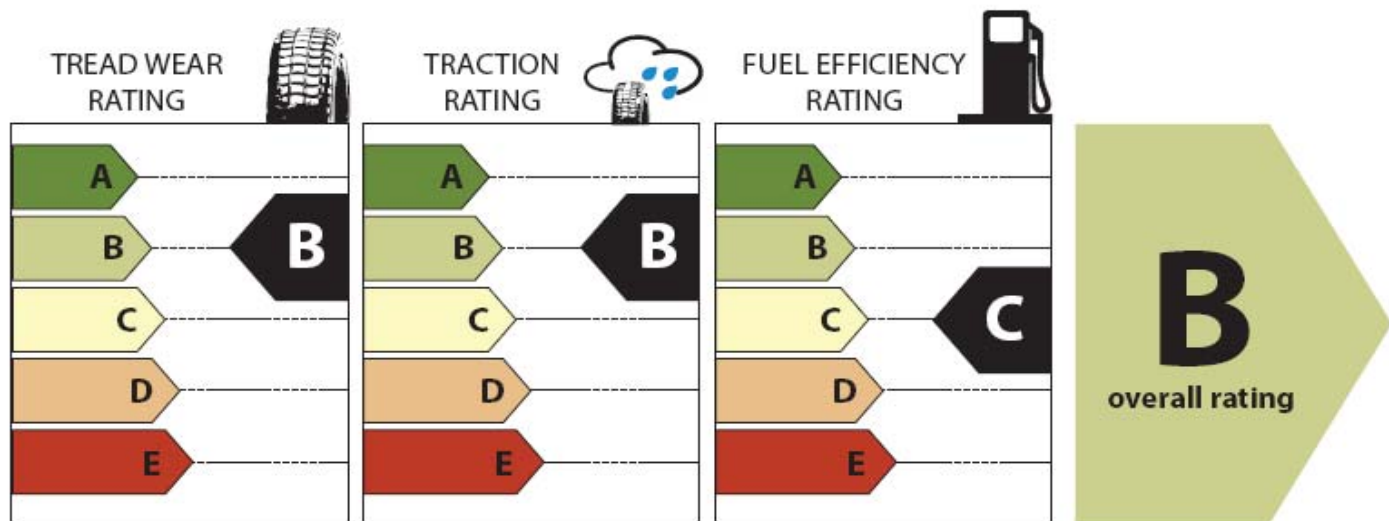

ACME TIRE COMPANY

WILEY RR-S

SIZE: P225/60R16

Ratings range from 0 to 100 with 100 being the best, where the tire is properly inflated.

Source: National Highway Traffic Safety Administration (NHTSA)

For more information visit www.nhtsa.gov

Figure 8. Label A in NHTSA consumer research

ACME TIRE COMPANY

WILEY RR-S

SIZE: P225/60R16

Compare This Tire With Others Before You Buy.

Ratings range from 1 to 100 with 100 being highest.
Source: National Highway Traffic Safety Administration (NHTSA)

Figure 9. Label B in NHTSA's consumer research

ACME TIRE COMPANY

WILEY RR-S

SIZE: P225/60R16

Compare This Tire With Others Before You Buy.

Ratings range from A to E with A being highest.
Source: National Highway Traffic Safety Administration (NHTSA)

Figure 10. Label C in NHTSA's consumer research

Figure 11. Label D in NHTSA's consumer research

ACME TIRE COMPANY

WILEY RR-S

SIZE: P225/60R16

Compare This Tire With Others Before You Buy.

Figure 12. Label E in NHTSA's consumer research