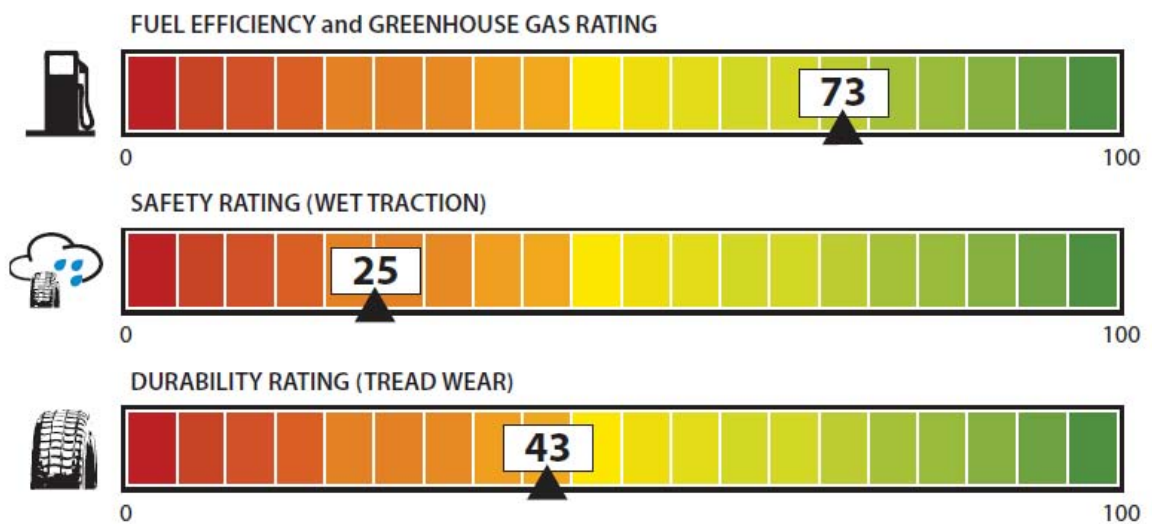

FULL COLOR FIGURES FOR NHTSA'S TIRE FUEL EFFICIENCY CONSUMER INFORMATION PROGRAM NPRM

GOVERNMENT TIRE RATING

ACME TIRE COMPANY WILEY RR-S SIZE: P225/60R16

Ratings range from 0 to 100 with 100 being the best, where the tire is properly inflated.

Source: National Highway Traffic Safety Administration (NHTSA)

For more information visit www.nhtsa.gov

Figure 1. Proposed Rating System Label

Figure 2. Uses and Losses of Fuel Energy in a Vehicle – Estimates of City and Highway Usage (Highway Figures Appear in Parentheses)

Figure 3. Example of Tire Terminology

Figure 4. Typical Test Configuration for Rolling Resistance Measurements

Figure 5. Force Method Rolling Resistance

Figure 6. Torque Method Rolling Resistance

GOVERNMENT TIRE RATING

ACME TIRE COMPANY

WILEY RR-S

SIZE: P225/60R16

Ratings range from 0 to 100 with 100 being the best, where the tire is properly inflated.

Source: National Highway Traffic Safety Administration (NHTSA)

For more information visit www.nhtsa.gov