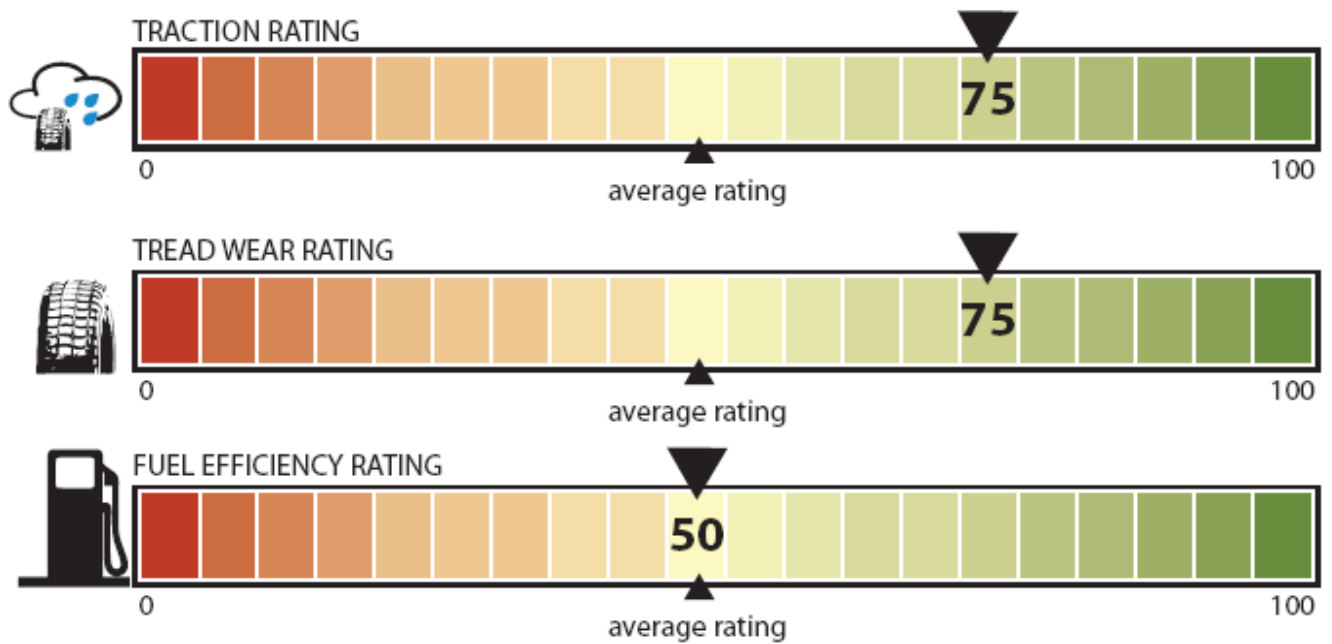

ACME TIRE COMPANY

WILEY RR-S

SIZE: P225/60R16

Ratings range from 0 to 100 with 100 being the best, where the tire is properly inflated.

Source: National Highway Traffic Safety Administration (NHTSA)

For more information visit www.nhtsa.gov

Figure 7. Proposed label

ACME TIRE COMPANY

WILEY RR-S

SIZE: P225/60R16

Compare This Tire With Others Before You Buy.

Star ratings range from 1 to 5 stars (★★★★★) with 5 being the highest.

Source: National Highway Traffic Safety Administration (NHTSA)

Figure 8. Label A in NHTSA consumer research

ACME TIRE COMPANY

WILEY RR-S

SIZE: P225/60R16

Compare This Tire With Others Before You Buy.

Ratings range from 1 to 100 with 100 being highest.
Source: National Highway Traffic Safety Administration (NHTSA)

Figure 9. Label B in NHTSA's consumer research

ACME TIRE COMPANY

WILEY RR-S

SIZE: P225/60R16

Compare This Tire With Others Before You Buy.

Ratings range from A to E with A being highest.
Source: National Highway Traffic Safety Administration (NHTSA)