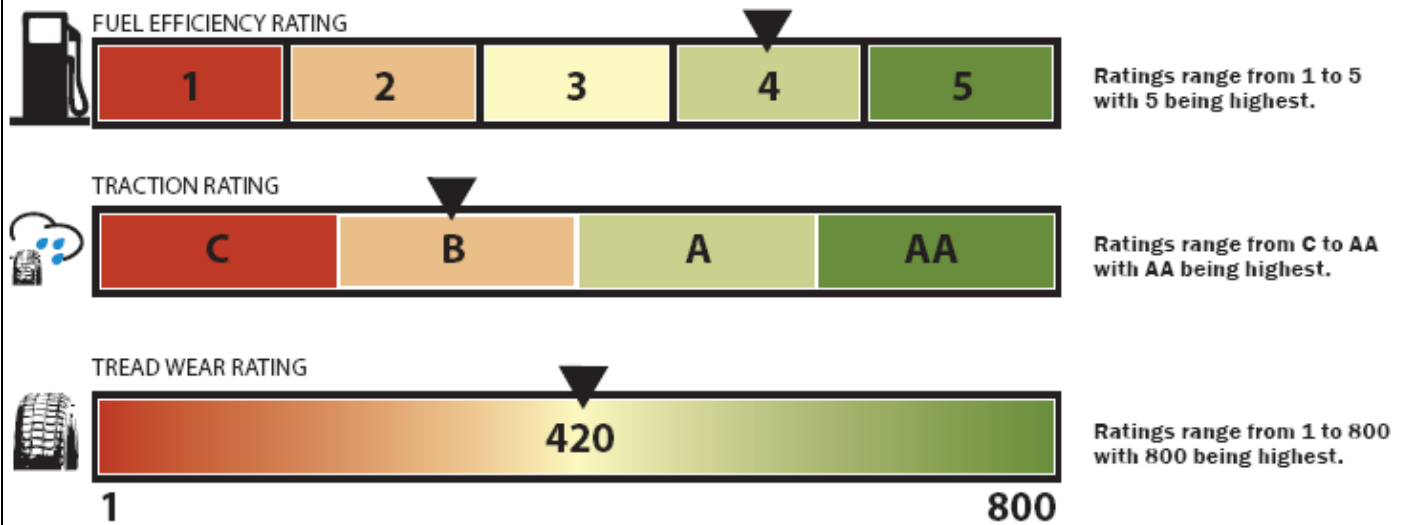

Figure 8. Label A in NHTSA consumer research

ACME TIRE COMPANY

WILEY RR-S

SIZE: P225/60R16

Compare This Tire With Others Before You Buy.

Ratings range from 1 to 100 with 100 being highest.
Source: National Highway Traffic Safety Administration (NHTSA)

Figure 9. Label B in NHTSA's consumer research

ACME TIRE COMPANY

WILEY RR-S

SIZE: P225/60R16

Compare This Tire With Others Before You Buy.

Ratings range from A to E with A being highest.
Source: National Highway Traffic Safety Administration (NHTSA)

Figure 10. Label C in NHTSA's consumer research

Figure 11. Label D in NHTSA's consumer research

ACME TIRE COMPANY

WILEY RR-S

SIZE: P225/60R16

Compare This Tire With Others Before You Buy.

Figure 12. Label E in NHTSA's consumer research