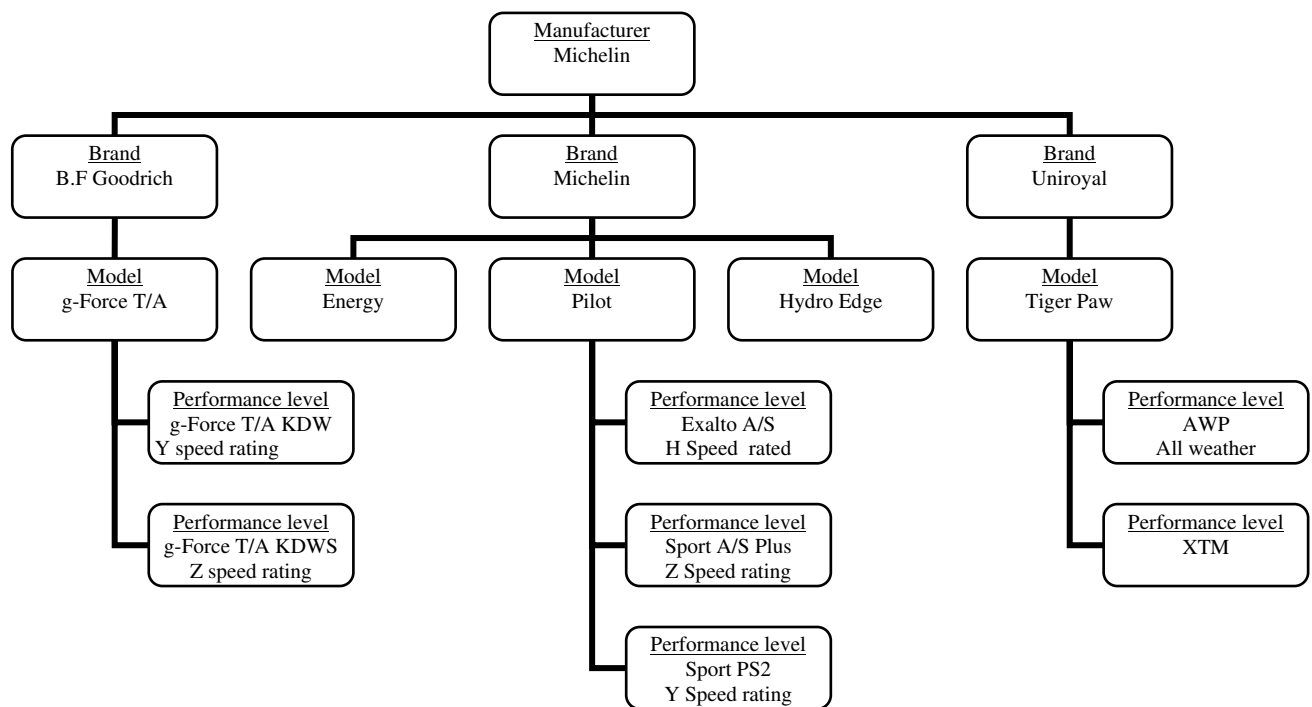

FULL COLOR FIGURES FOR NHTSA'S TIRE FUEL EFFICIENCY CONSUMER INFORMATION PROGRAM NPRM

GOVERNMENT TIRE RATING

ACME TIRE COMPANY WILEY RR-S SIZE: P225/60R16

Ratings range from 0 to 100 with 100 being the best, where the tire is properly inflated.

Source: National Highway Traffic Safety Administration (NHTSA)

For more information visit www.nhtsa.gov

Figure 1. Proposed Rating System Label

Figure 2. Uses and Losses of Fuel Energy in a Vehicle – Estimates of City and Highway Usage (Highway Figures Appear in Parentheses)

ACME TIRE COMPANY

WILEY RR-S

SIZE: P225/60R16

Ratings range from 0 to 100 with 100 being the best, where the tire is properly inflated.

Source: National Highway Traffic Safety Administration (NHTSA)

For more information visit www.nhtsa.gov

Figure 8. Label A in NHTSA consumer research

ACME TIRE COMPANY

WILEY RR-S

SIZE: P225/60R16

Compare This Tire With Others Before You Buy.

Ratings range from 1 to 100 with 100 being highest.
Source: National Highway Traffic Safety Administration (NHTSA)