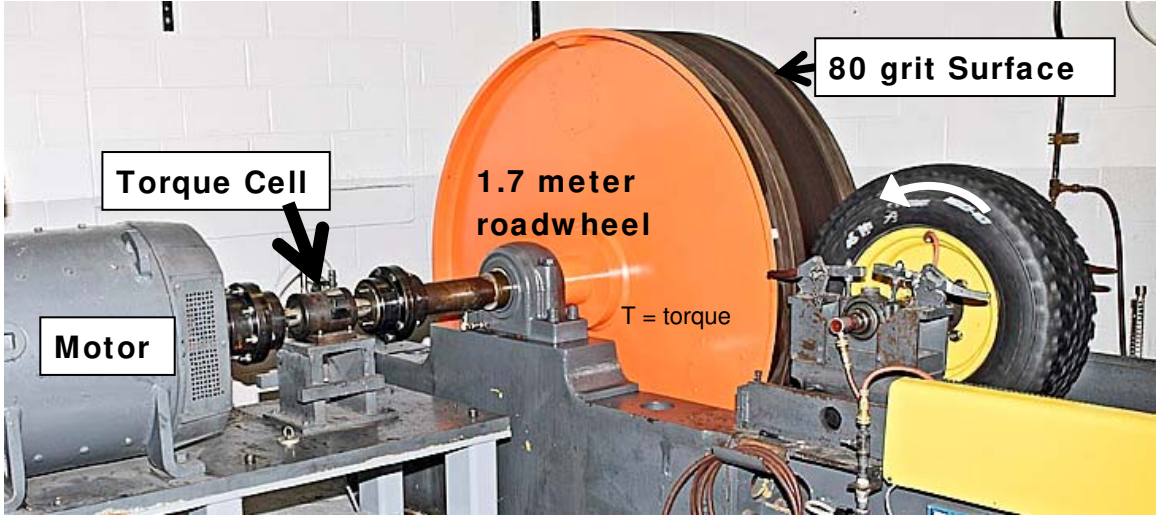

Figure 5. Force Method Rolling Resistance

Figure 6. Torque Method Rolling Resistance